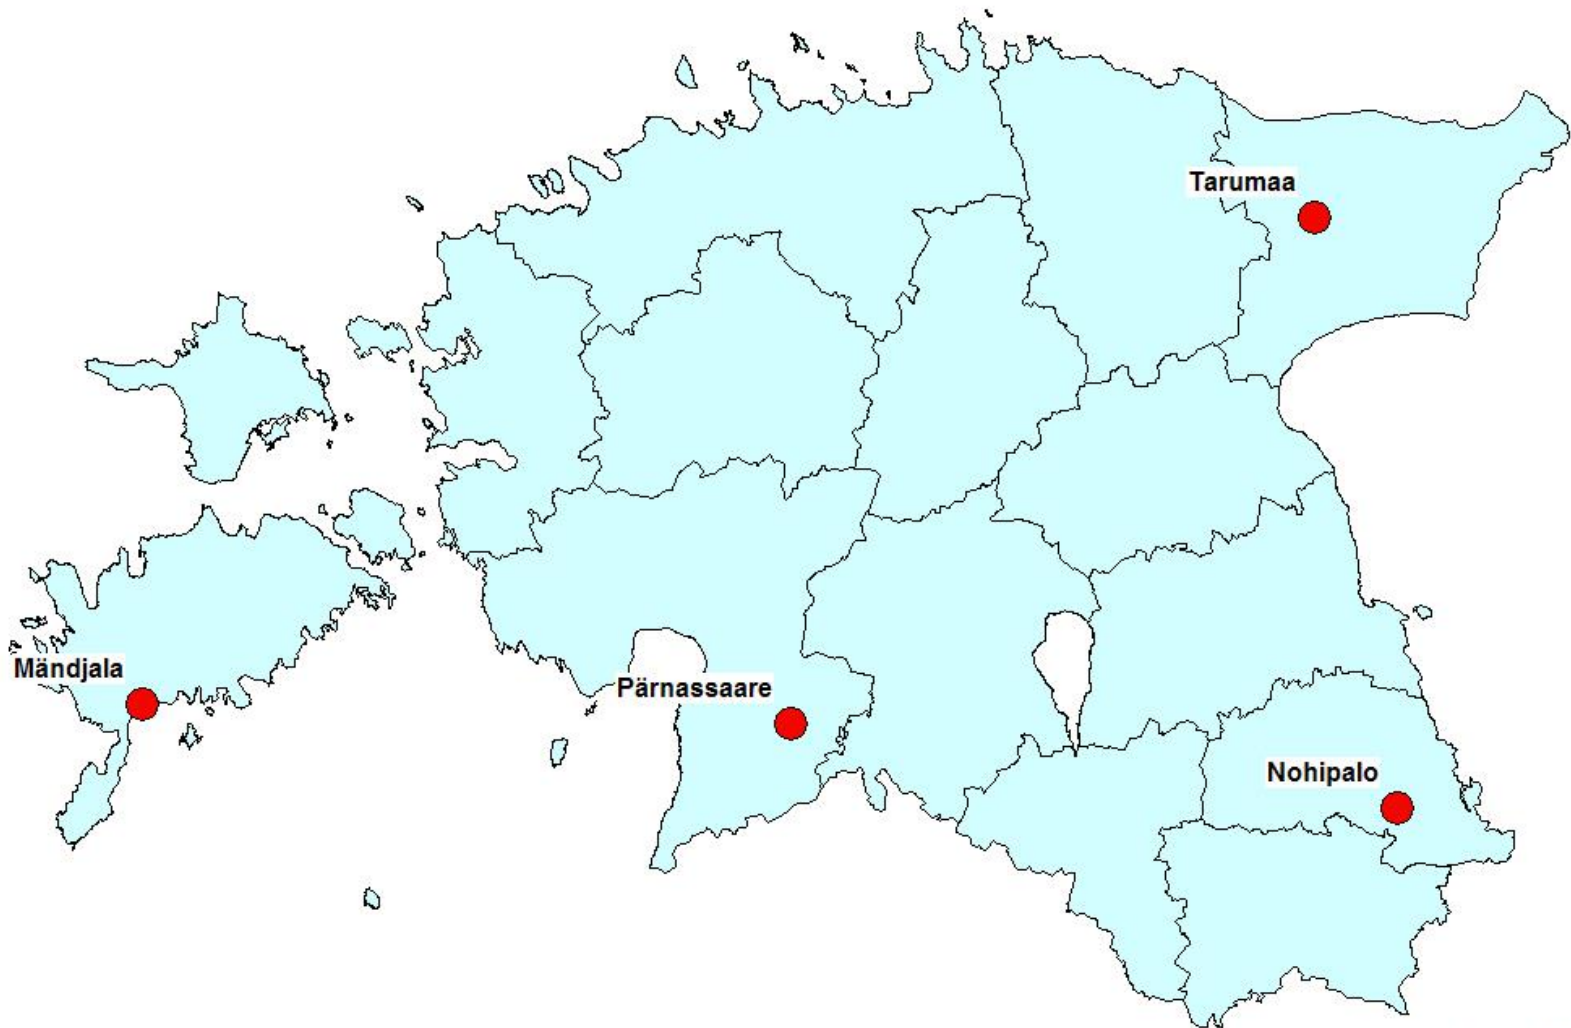

- Plus tree selection started in Estonia in 1959;
- First seed orchards established in early 1960's;
- 32 ha Scots pine provenance/progeny (only few plus trees) trials established between 1959 – 1968;
- 41 ha provenance/progeny trials (only few plus trees) established between 1970 - 1988;
- 1988: Ministry responsible for forestry decided that progeny testing is needed but then Soviet system collapsed. Result: **NO TESTING;**
- Second independence period started (in 1991) with ca 200 untested Norway spruce and ca 400 Scots pine plus tree clones in seed.

New era: 2010 -

Plus tree selection

- 201 Scots pine plus trees selected
- 432 Norway spruce plus trees selected
- 82 Silver Birch plus trees selected

Scots pine progeny trials

467 families planted 2012 – 2016

4 families will be planted this year

Planting scheme of Pärnassaare test site 2012 – 2016

- STP (*Single Tree Plot*) system used
- Spacing 2 x 2 m
- 25 replications per site

Norway spruce progeny trials

137 families will be planted this year

Thank You!!!

**WORLD tallest
Scots pine 46,6 m**

**Tallest tree in
Estonia 48,6 m**

Both are growing in Ootsipalu in South-East Estonia