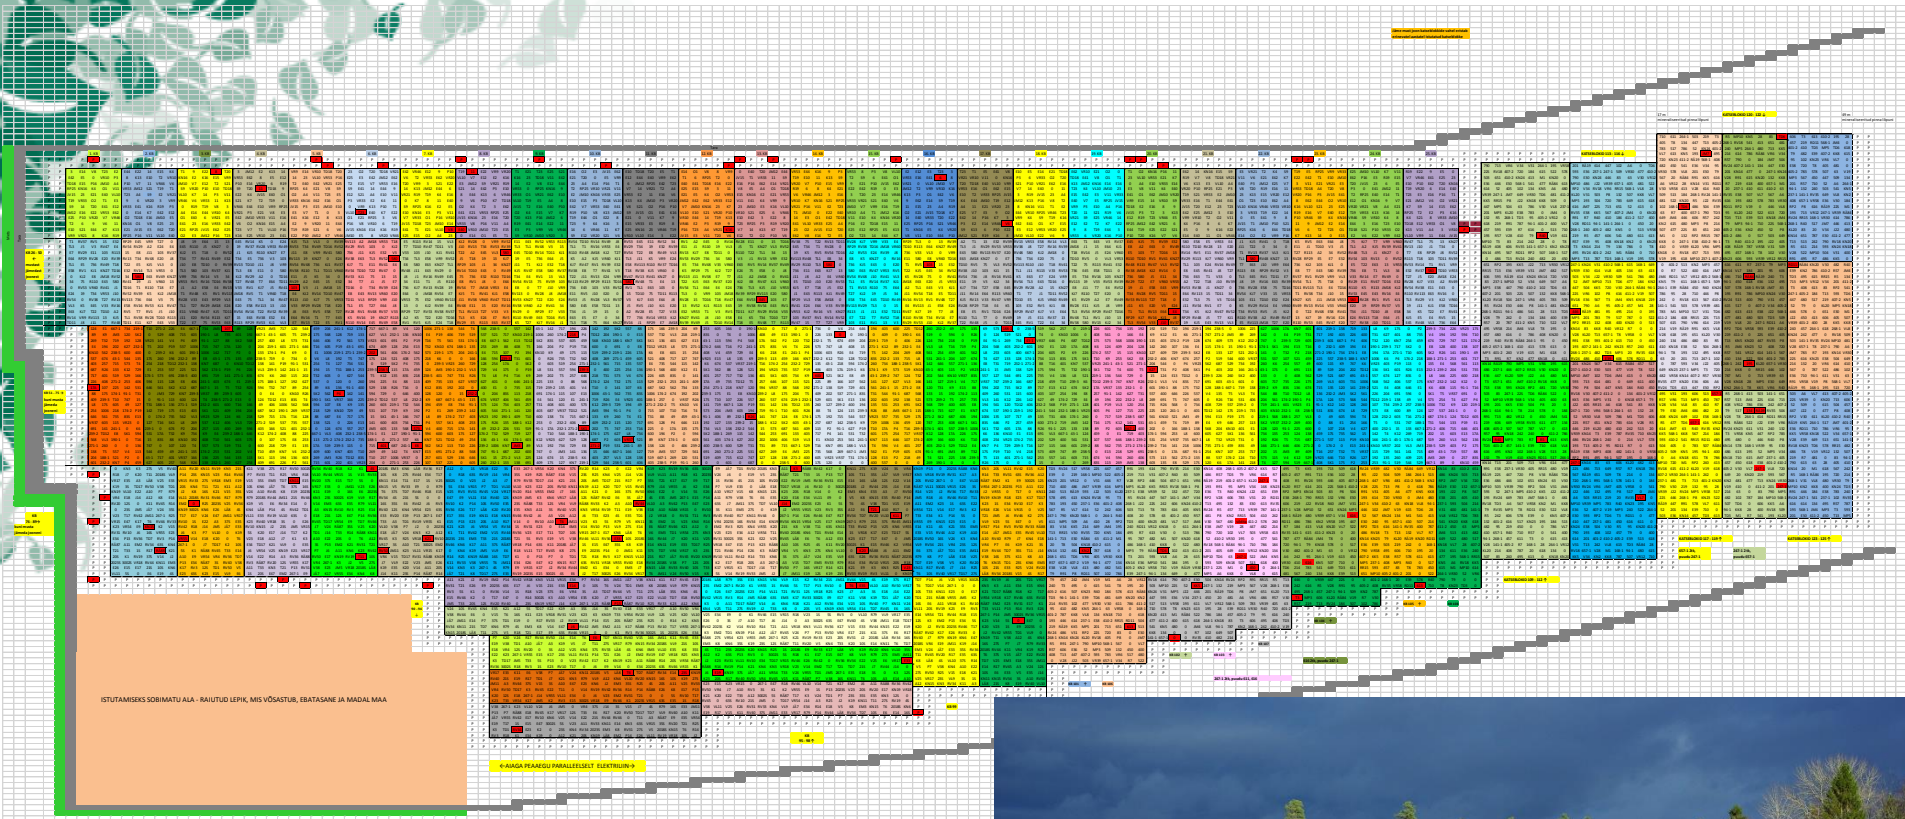

- Plus tree selection started in Estonia in 1959;
- First seed orchards established in early 1960's;
- 32 ha Scots pine provenance/progeny (only few plus trees) trials established between 1959 – 1968;
- 41 ha provenance/progeny trials (only few plus trees) established between 1970 - 1988;
- 1988: Ministry responsible for forestry decided that progeny testing is needed but then Soviet system collapsed. Result: **NO TESTING;**
- Second independence period started (in 1991) with ca 200 untested Norway spruce and ca 400 Scots pine plus tree clones in seed.

New era: 2010 -

Plus tree selection

- 201 Scots pine plus trees selected
- 432 Norway spruce plus trees selected
- 82 Silver Birch plus trees selected

Scots pine progeny trials

467 families planted 2012 – 2016

4 families will be planted this year

Planting scheme of Pärnassaare test site 2012 – 2016

- STP (*Single Tree Plot*) system used
- Spacing 2 x 2 m
- 25 replications per site

Norway spruce progeny trials

137 families will be planted this year

165 families will be planted in 2018

Further activities

- **Continuation of Silver Birch plus trees selection, hopefully first trial will be planted in 2020;**
- **Measurements in Scots pine trials;**
- **As the State strategy for Climate Change Mitigation (not confirmed yet) states necessity of establishment of provenance trials (economically important tree species), there is a hope to establish these type of trials too in the (near?) future;**
- **We will continue to wait for next crop year of Norway spruce...**