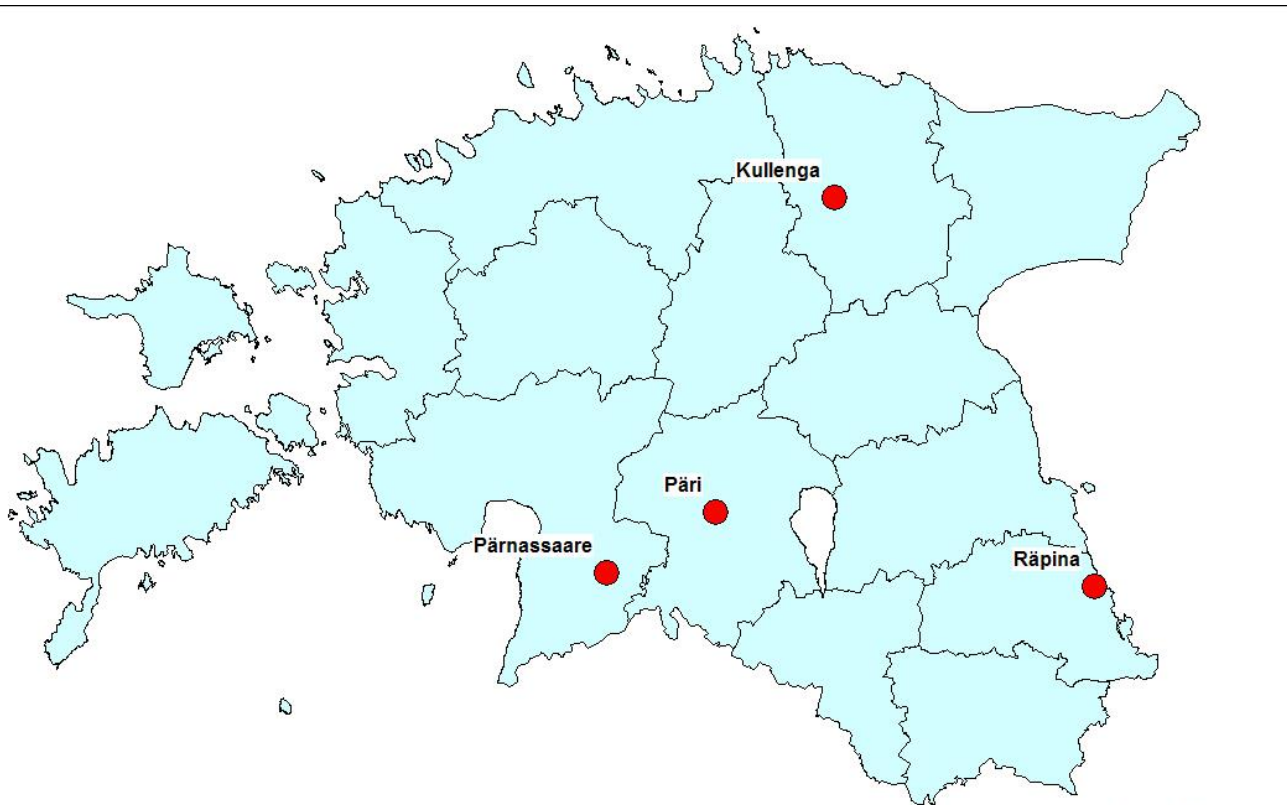

Norway spruce progeny trials

---

137 families will be planted this year

165 families will be planted in 2018